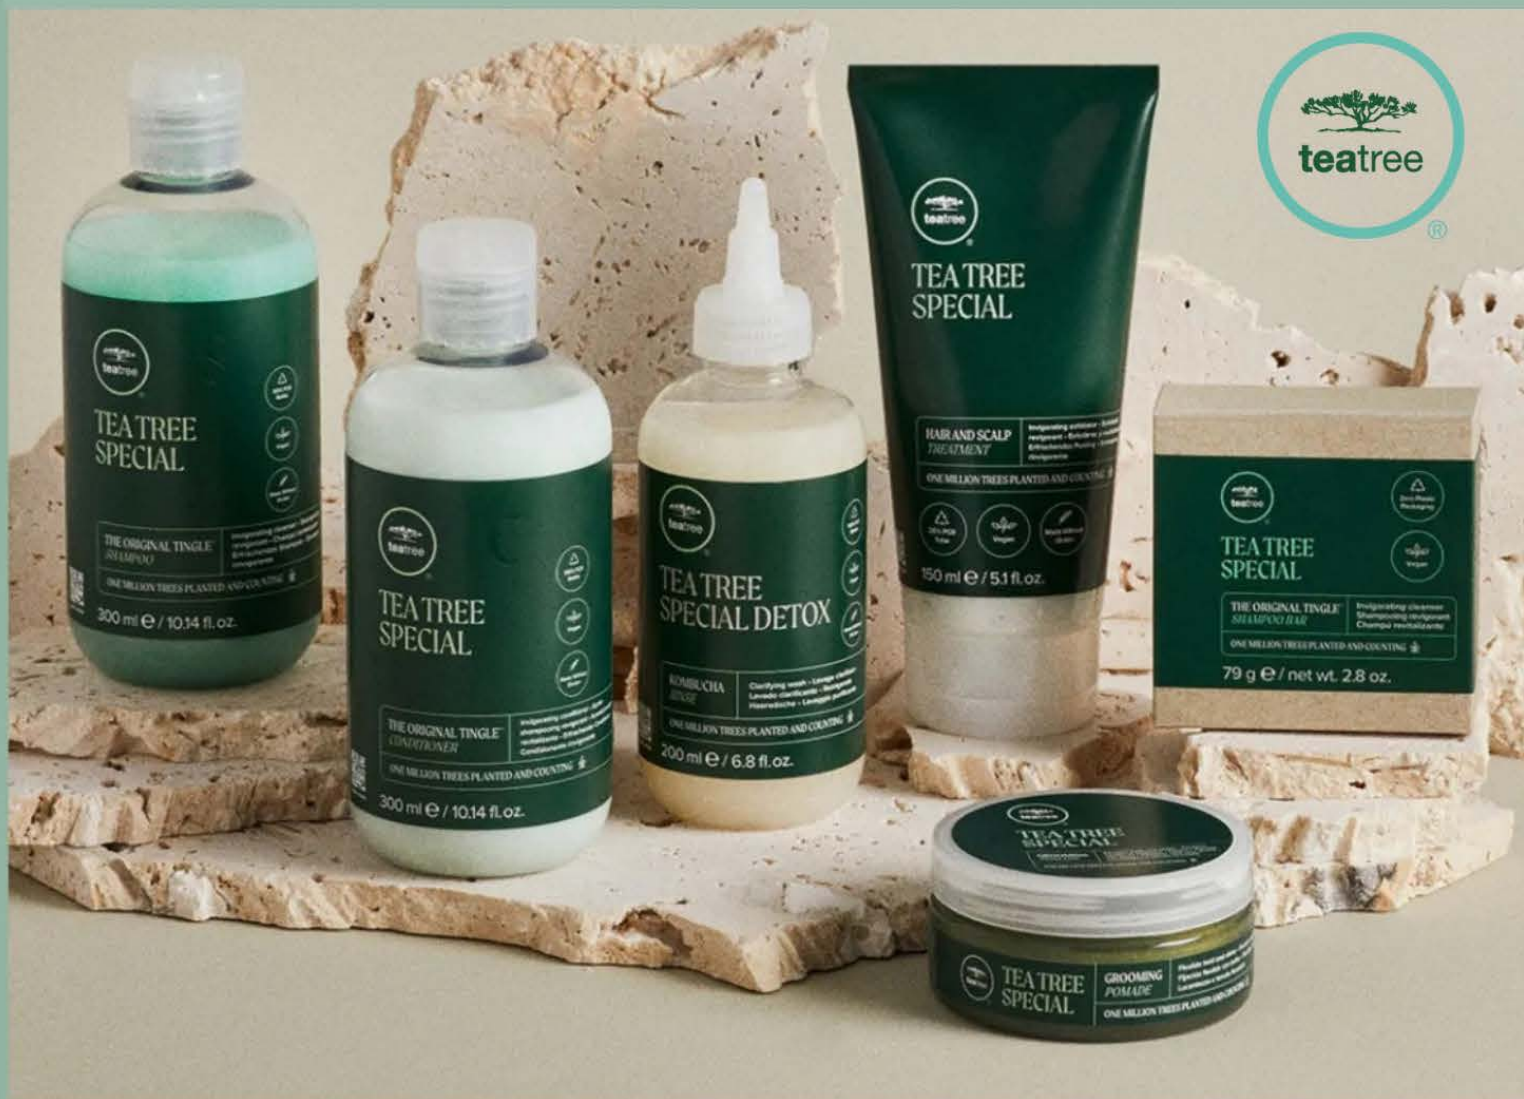

20% OFF

TEA TREE COLLECTION

1 TEA TREE PRODUCT SOLD EVERY 4 SECONDS*

*Based on 2023 JPMS sales worldwide through authorized points of purchase and professional distribution.