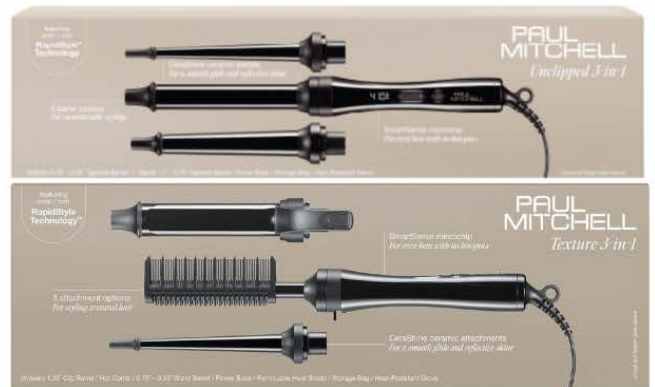

YOUR EDUCATION STARTS HERE

Schedule a tour and discover how we can help you start your education in the beauty industry.

PAUL MITCHELL THE SCHOOL ST. LOUIS
OUR NEXT CLASSES BEGIN DAYTIME 5/4 & EVENING 6/29

Financial aid is available to those who qualify.

*All clinic classroom services performed by students under the supervision of an instructor.

OPEN HOUSE
MAY 9TH

RSVP HERE

(314) 361-8200

@PMTSSTL

@PMTSSTL

@PMTSSTL